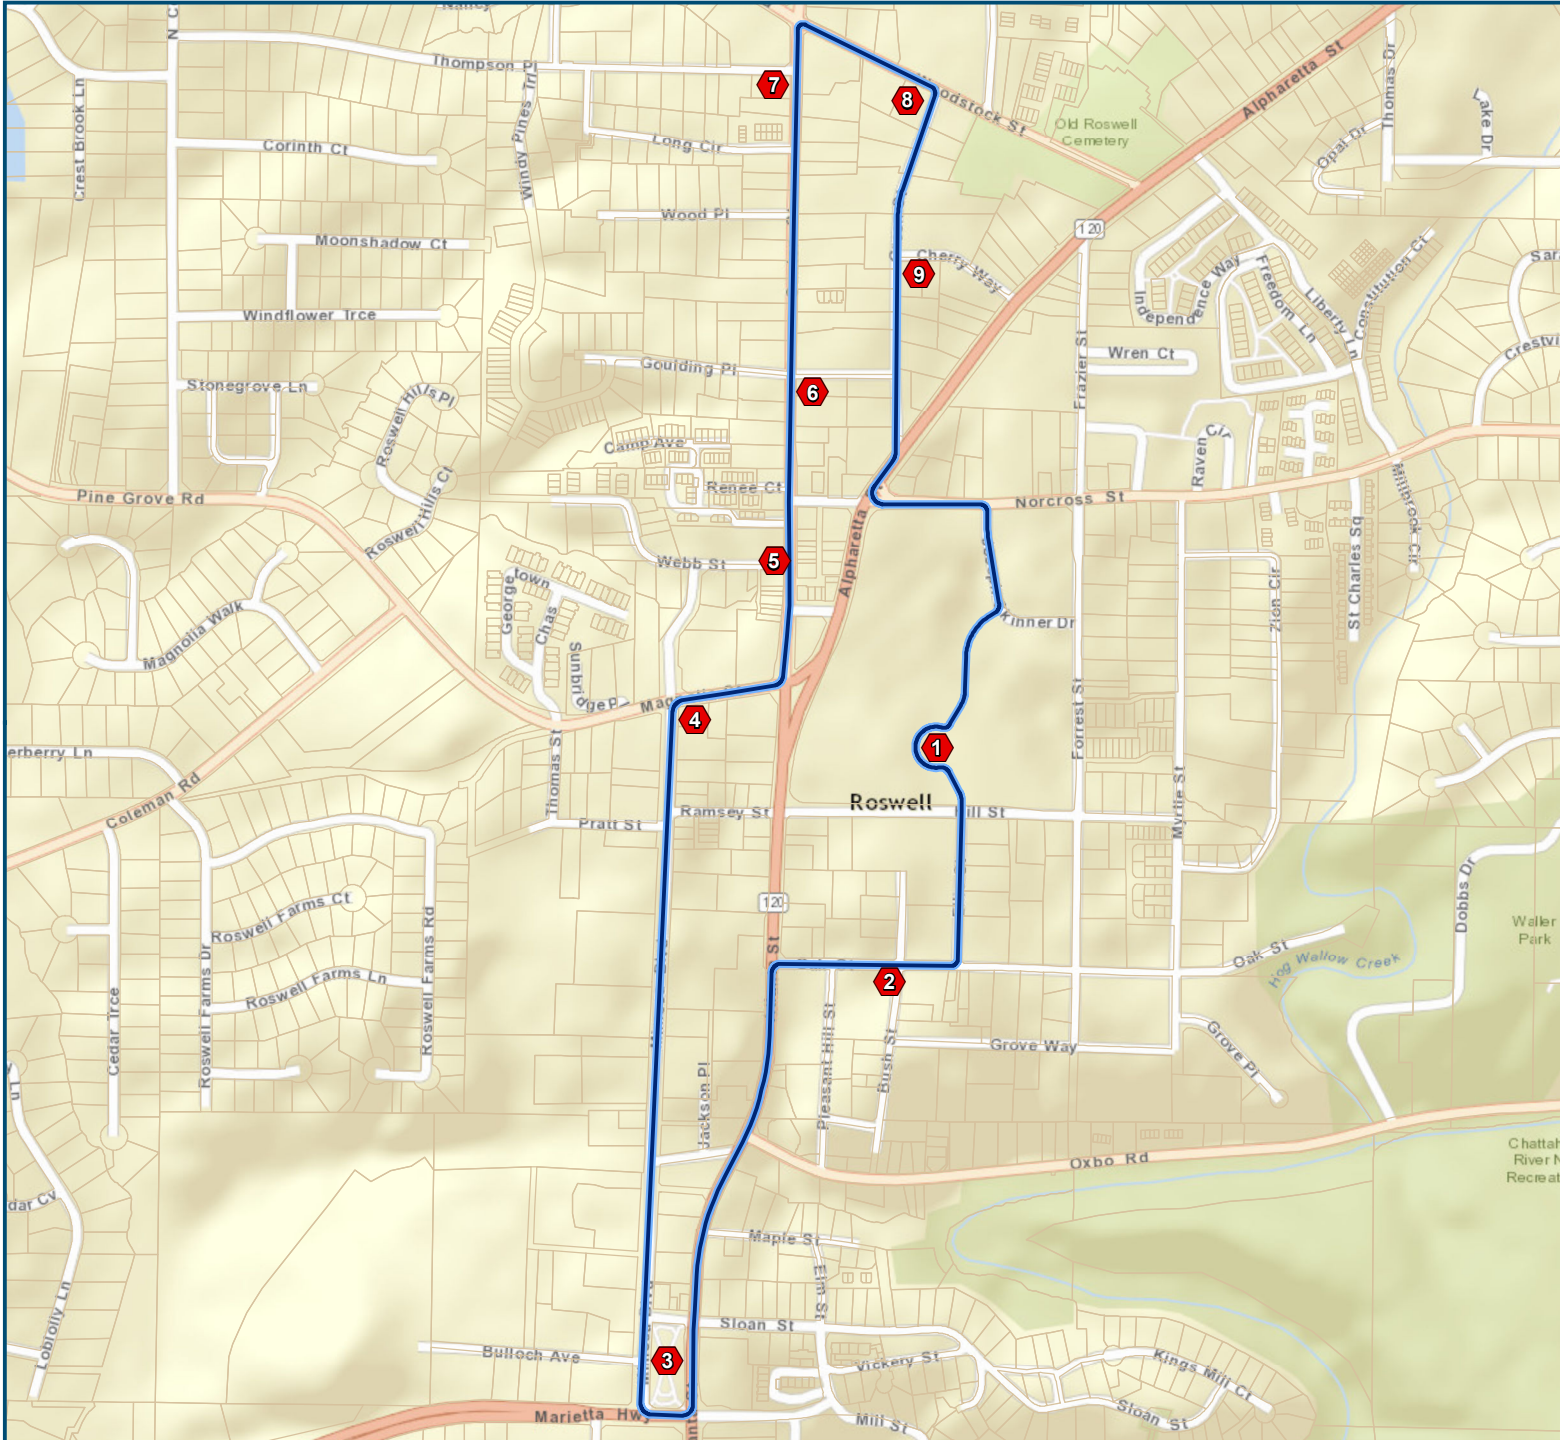

Roswell Trolley Route

<i>Stops</i>	<i>Location</i>
1	City Hall
2	Oak St. and Bush St.
3	Bulloch Hall
4	Magnolia St. and Mimosa Blvd.
5	Canton St. and Webb St.
6	Plum Tree Way and Canton St.
7	Canton St. and Thompson Pl.
8	Green St. and Woodstock St.
9	Green St. and Cherry Way